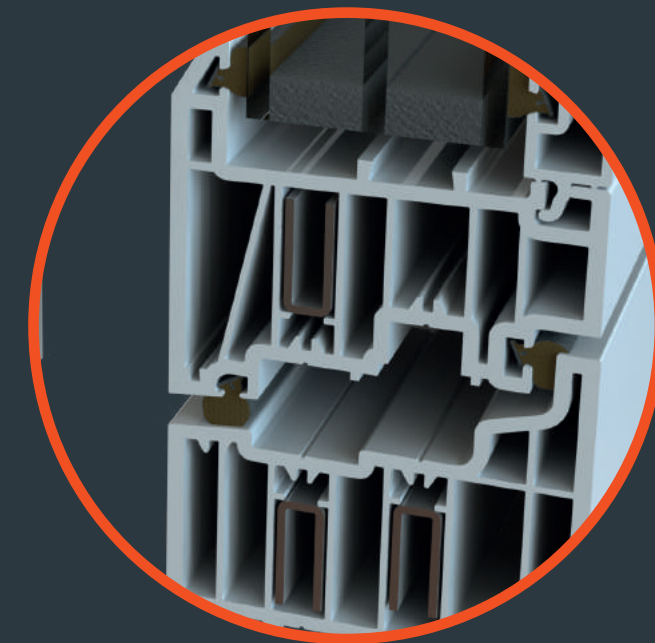

7 Chamber Design

Residence 7 has been engineered to meet current and anticipated future standards. Other window frames typically offer 3 or 5 chambers and are usually 70mm wide, R7 has 7 chambers and is 75mm wide, resulting in superior thermal, acoustic, strength and security performances.

Energy Efficient Glazing

Residence 7 is designed to accommodate 'energy efficient glazing' this term is used to describe double glazing or triple glazing used in modern windows. Residence 7 has options for 28mm double glazing or 44mm triple glazing. The glazing bead is always on the inside which contributes to a higher security performance.

Greener Than You Realise

PVCu is greener than you realise. It's an insulating material, keeping you cosy in the winter and cool in the summer, contributing to lower energy bills and carbon emissions. It's able to achieve a Window Energy Rating (WER) of A+ and a U-value of 0.8W/(m2K) which is Passivhaus standard so it's future proof too. All our windows and doors can be fully recycled and actually include a recycled material section within them. As for maintenance, there's very little, no toxic paints, primers, preservatives or fungicides to keep your windows looking fresh!