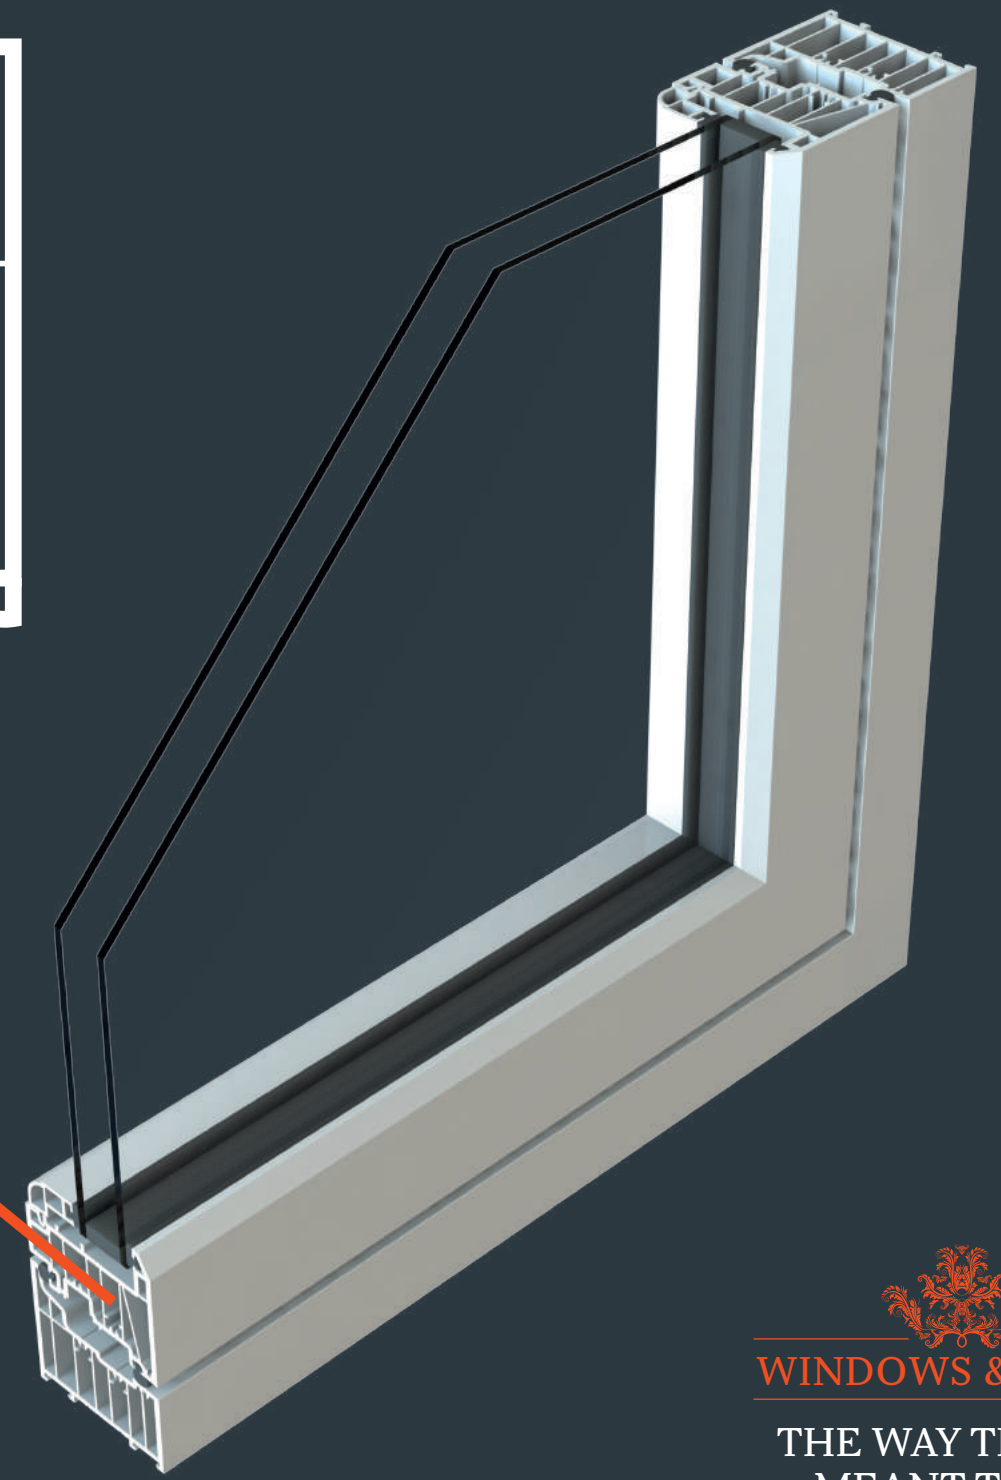

R7[®]

REDEFINING WINDOWS & DOORS

RESIDENCE 7

R7 is here to inspire you on your journey to create your dream home.

Elegantly flush sash exterior and interior gives the R7 its chic modern appearance and versatility to be used for both contemporary new builds and traditional British homes alike. All glass sight-lines are perfectly equal providing symmetry for a timeless kerbside appeal. Choose from one of our five glazing beads to fully personalise your choice, continue the flush contemporary appearance with the Square or soften the look with the Decorative.

Lock & Hinge Retention

Residence 7 boasts superior design details and screw retention reinforcements, locks and hinges are secured firmly into position. Residence 7 is also specifically designed to accommodate the additional weight of triple glazed units, allowing heavy duty hinges to fit and operate perfectly.

MARKET LEADING DESIGN FOR MODERN LIVING

7 Chamber Design

Residence 7 has been engineered to meet current and anticipated future standards. Other window frames typically offer 3 or 5 chambers and are usually 70mm wide, R7 has 7 chambers and is 75mm wide, resulting in superior thermal, acoustic, strength and security performances.

Energy Efficient Glazing

Residence 7 is designed to accommodate 'energy efficient glazing' this term is used to describe double glazing or triple glazing used in modern windows. Residence 7 has options for 28mm double glazing or 44mm triple glazing. The glazing bead is always on the inside which contributes to a higher security performance.